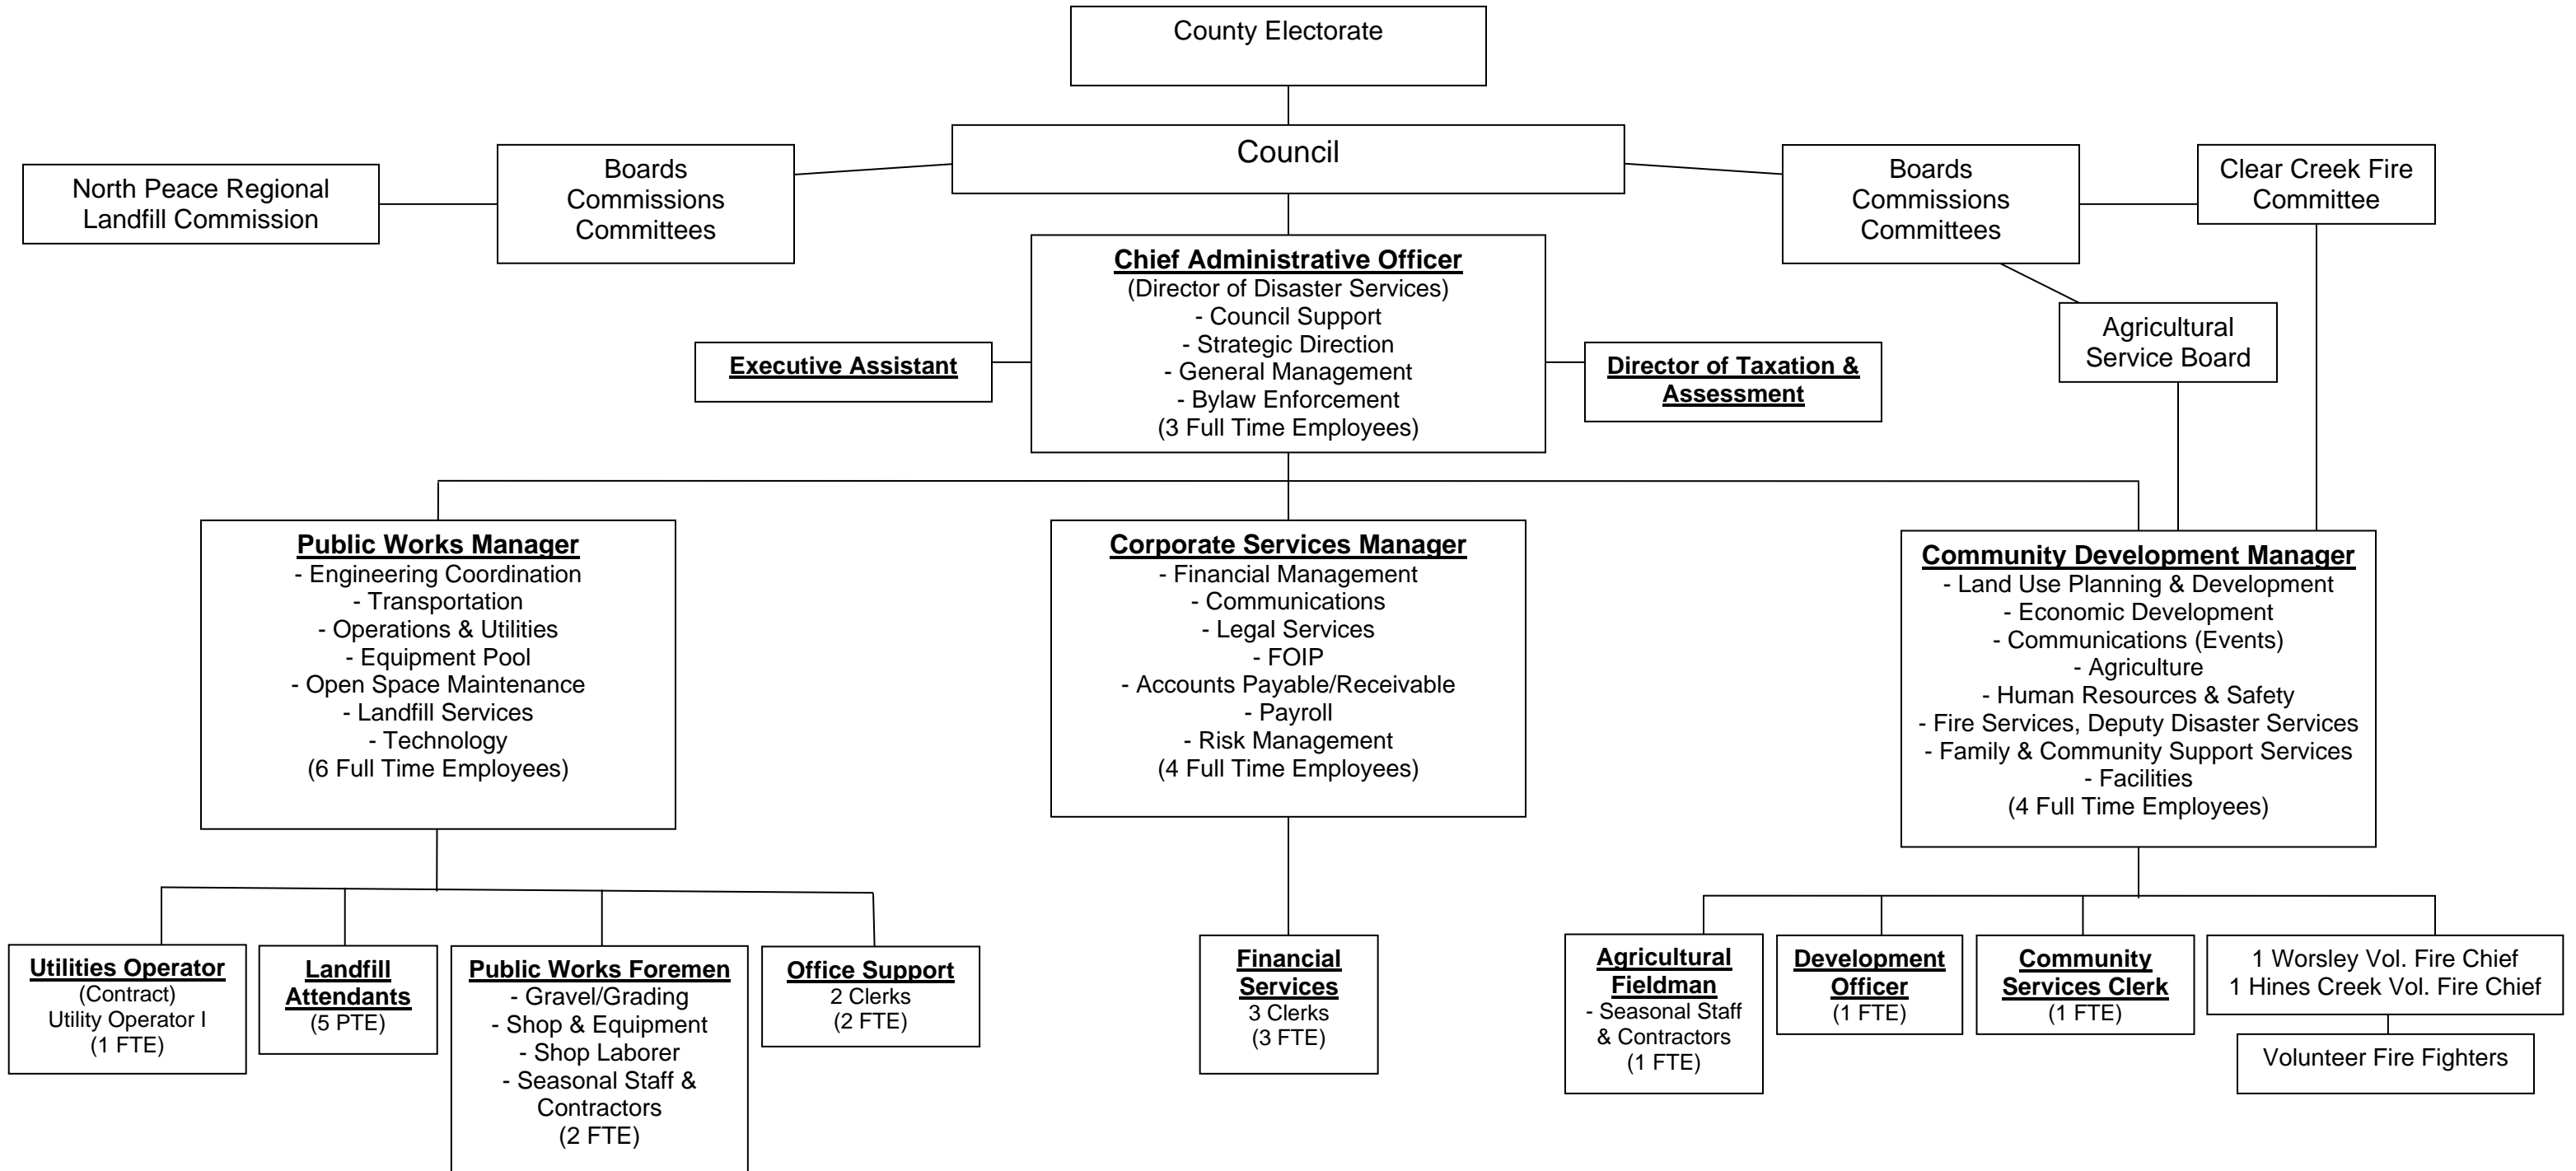

# Clear Hills County Organizational Chart

Approved by Resolution #C327(04/12/11)

\_\_\_\_\_  
Reeve

\_\_\_\_\_  
CAO